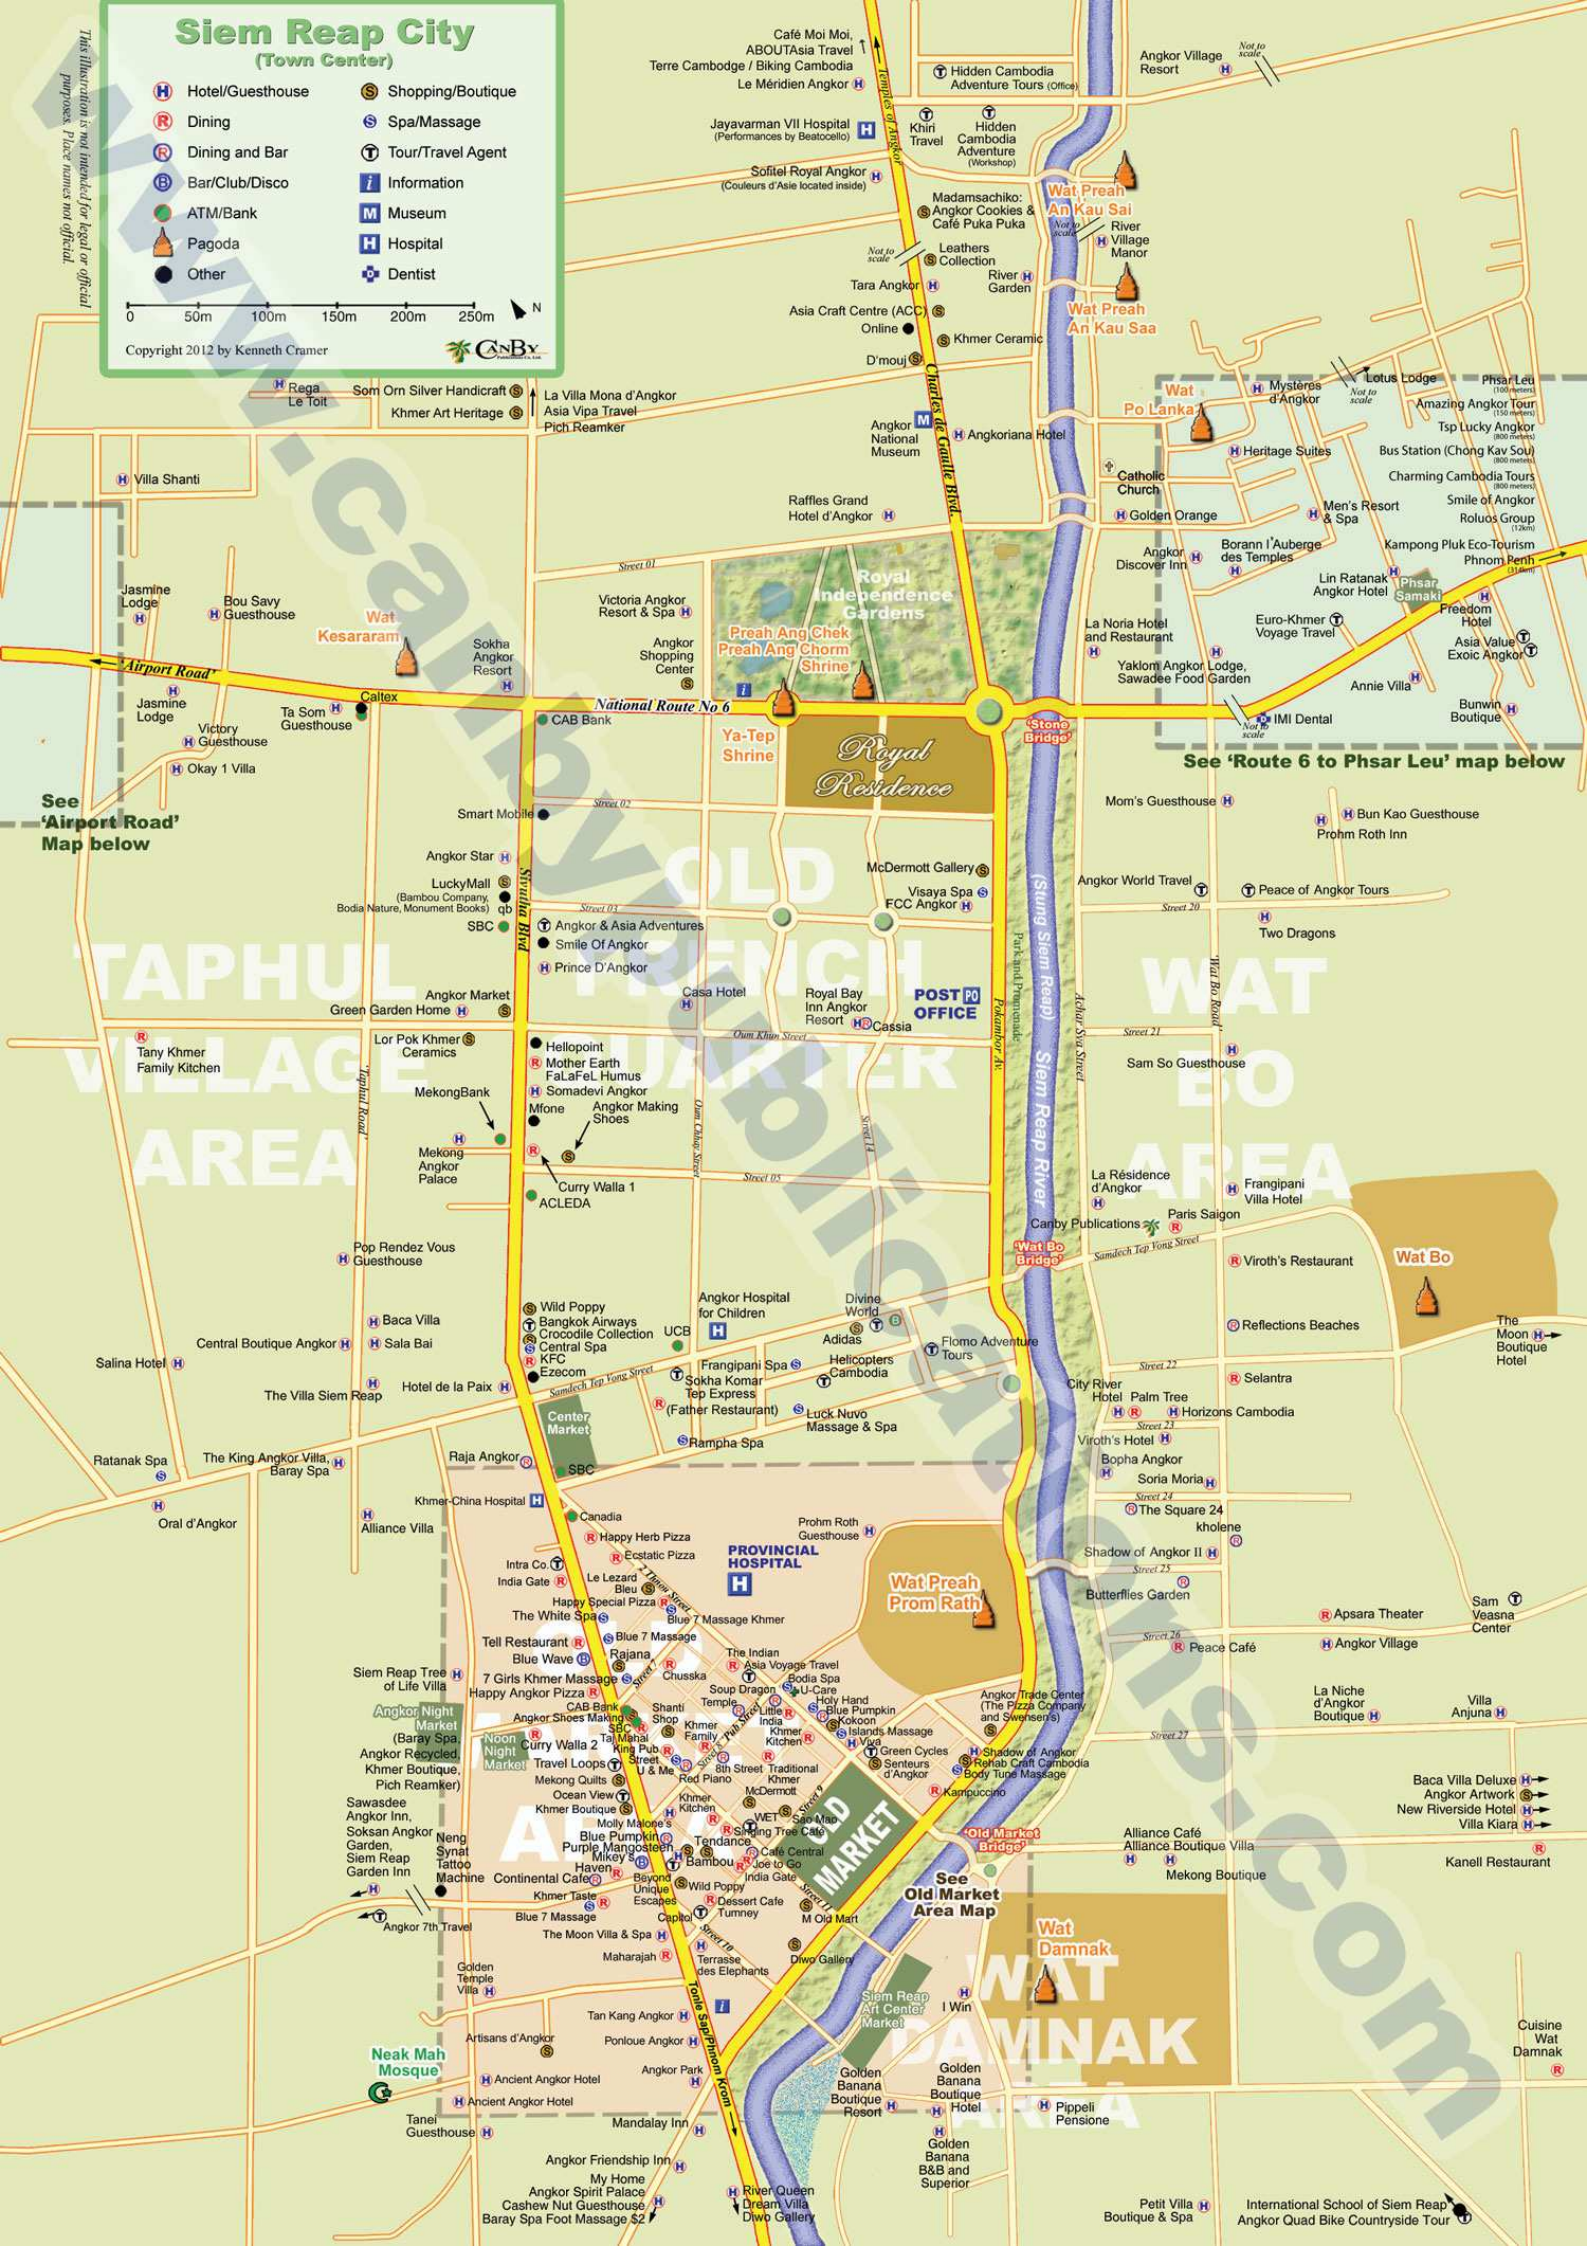

# Siem Reap City (Town Center)

- H Hotel/Guesthouse
- R Dining
- R Dining and Bar
- B Bar/Club/Disco
- ATM/Bank
- Pagoda
- Other
- S Shopping/Boutique
- S Spa/Massage
- T Tour/Travel Agent
- i Information
- M Museum
- H Hospital
- D Dentist

This illustration is not intended for legal or official purposes. Place names not official.

See 'Airport Road' Map below

See 'Route 6 to Phsar Leu' map below

TAPHUL VILLAGE AREA

OLD MARKET WAT DAMNAK