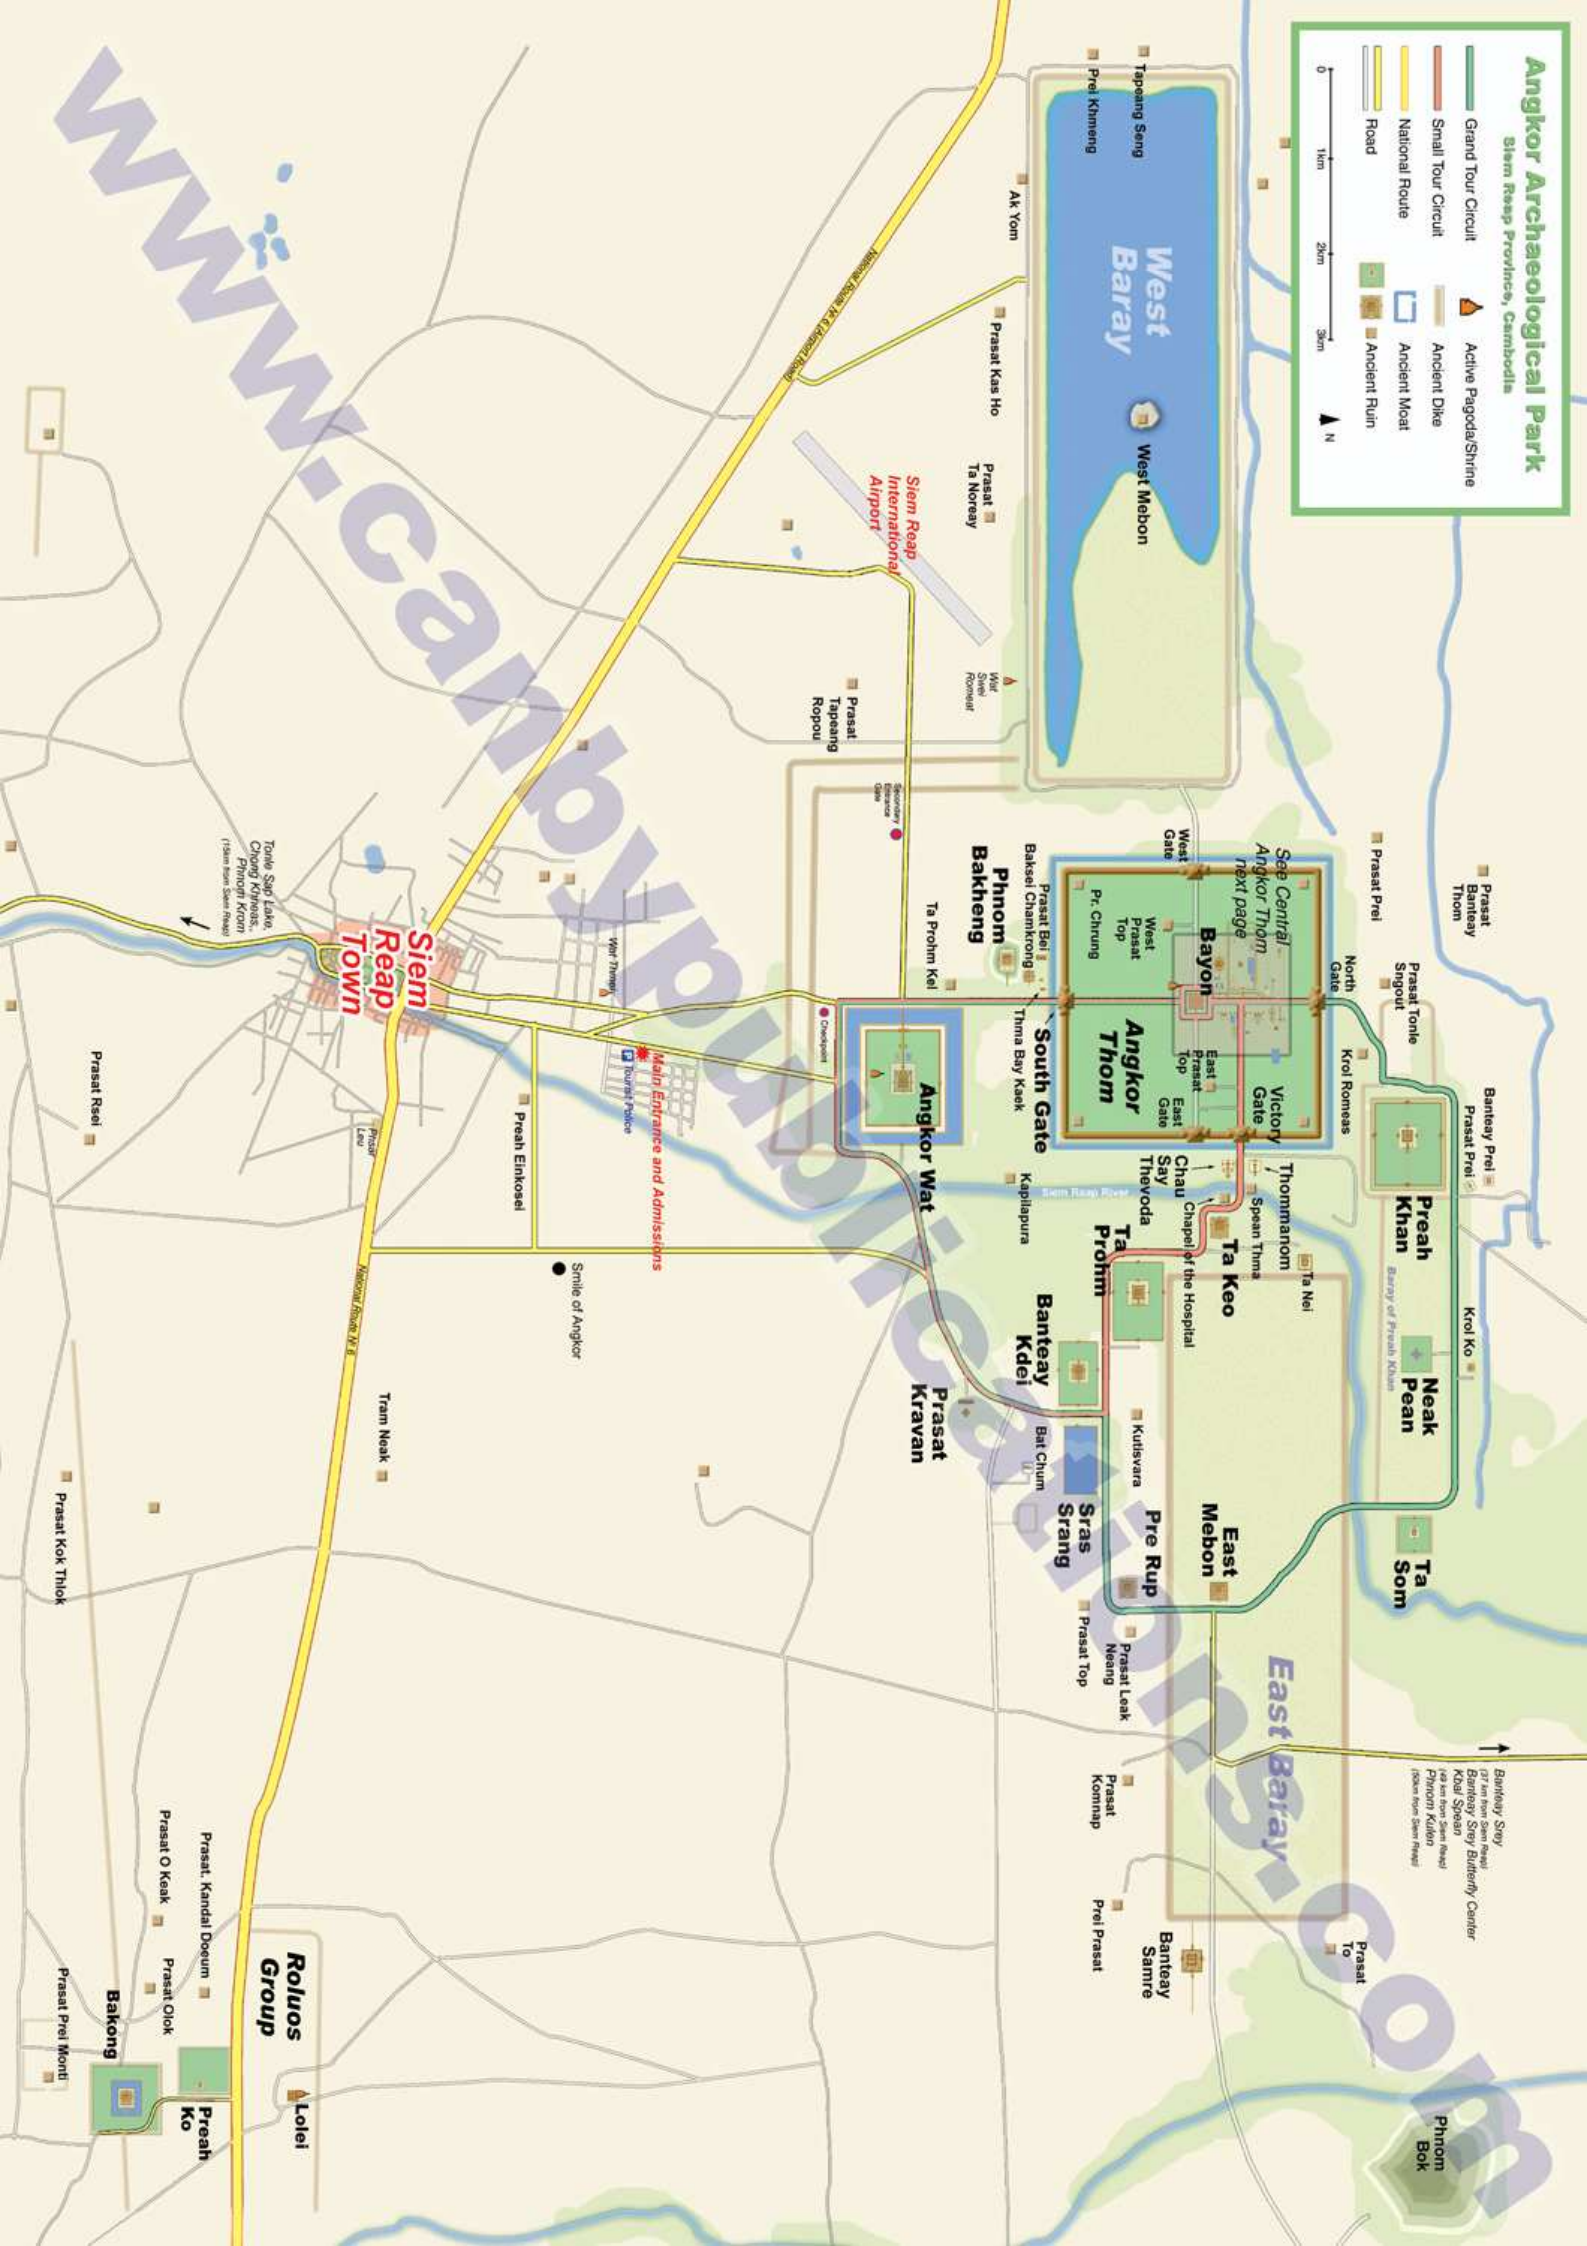

Angkor Archaeological Park

Siem Reap Province, Cambodia

- Grand Tour Circuit
- Small Tour Circuit
- National Route
- Road
- Active Pagoda/Shrine
- Ancient Dike
- Ancient Moat
- Ancient Run

WWW-CAMPUS-TRIP.COM